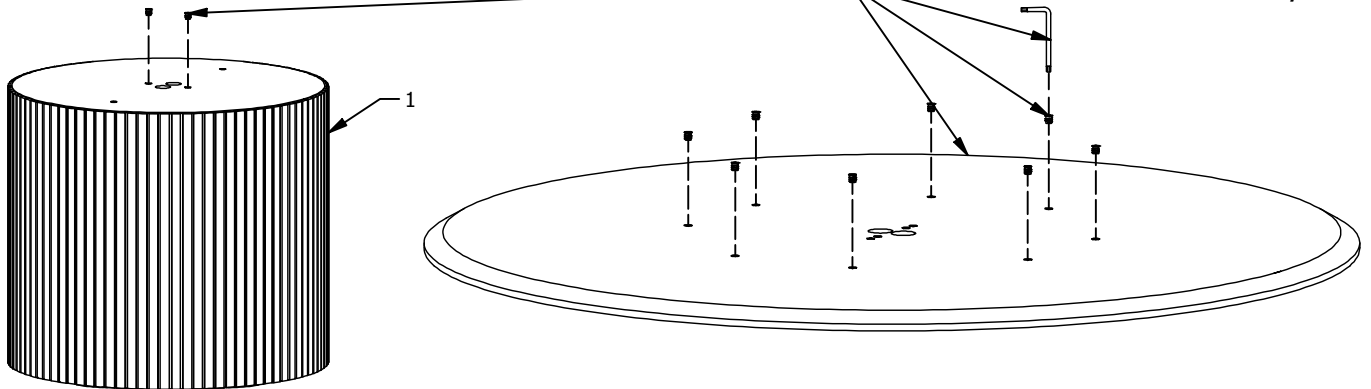

Colli 370-1770, 370-1780
Fitting box. 930001213

A x 2
970001226

B x 1
970001693

FIG.
1

D
970001600

From model 370-1700/1710